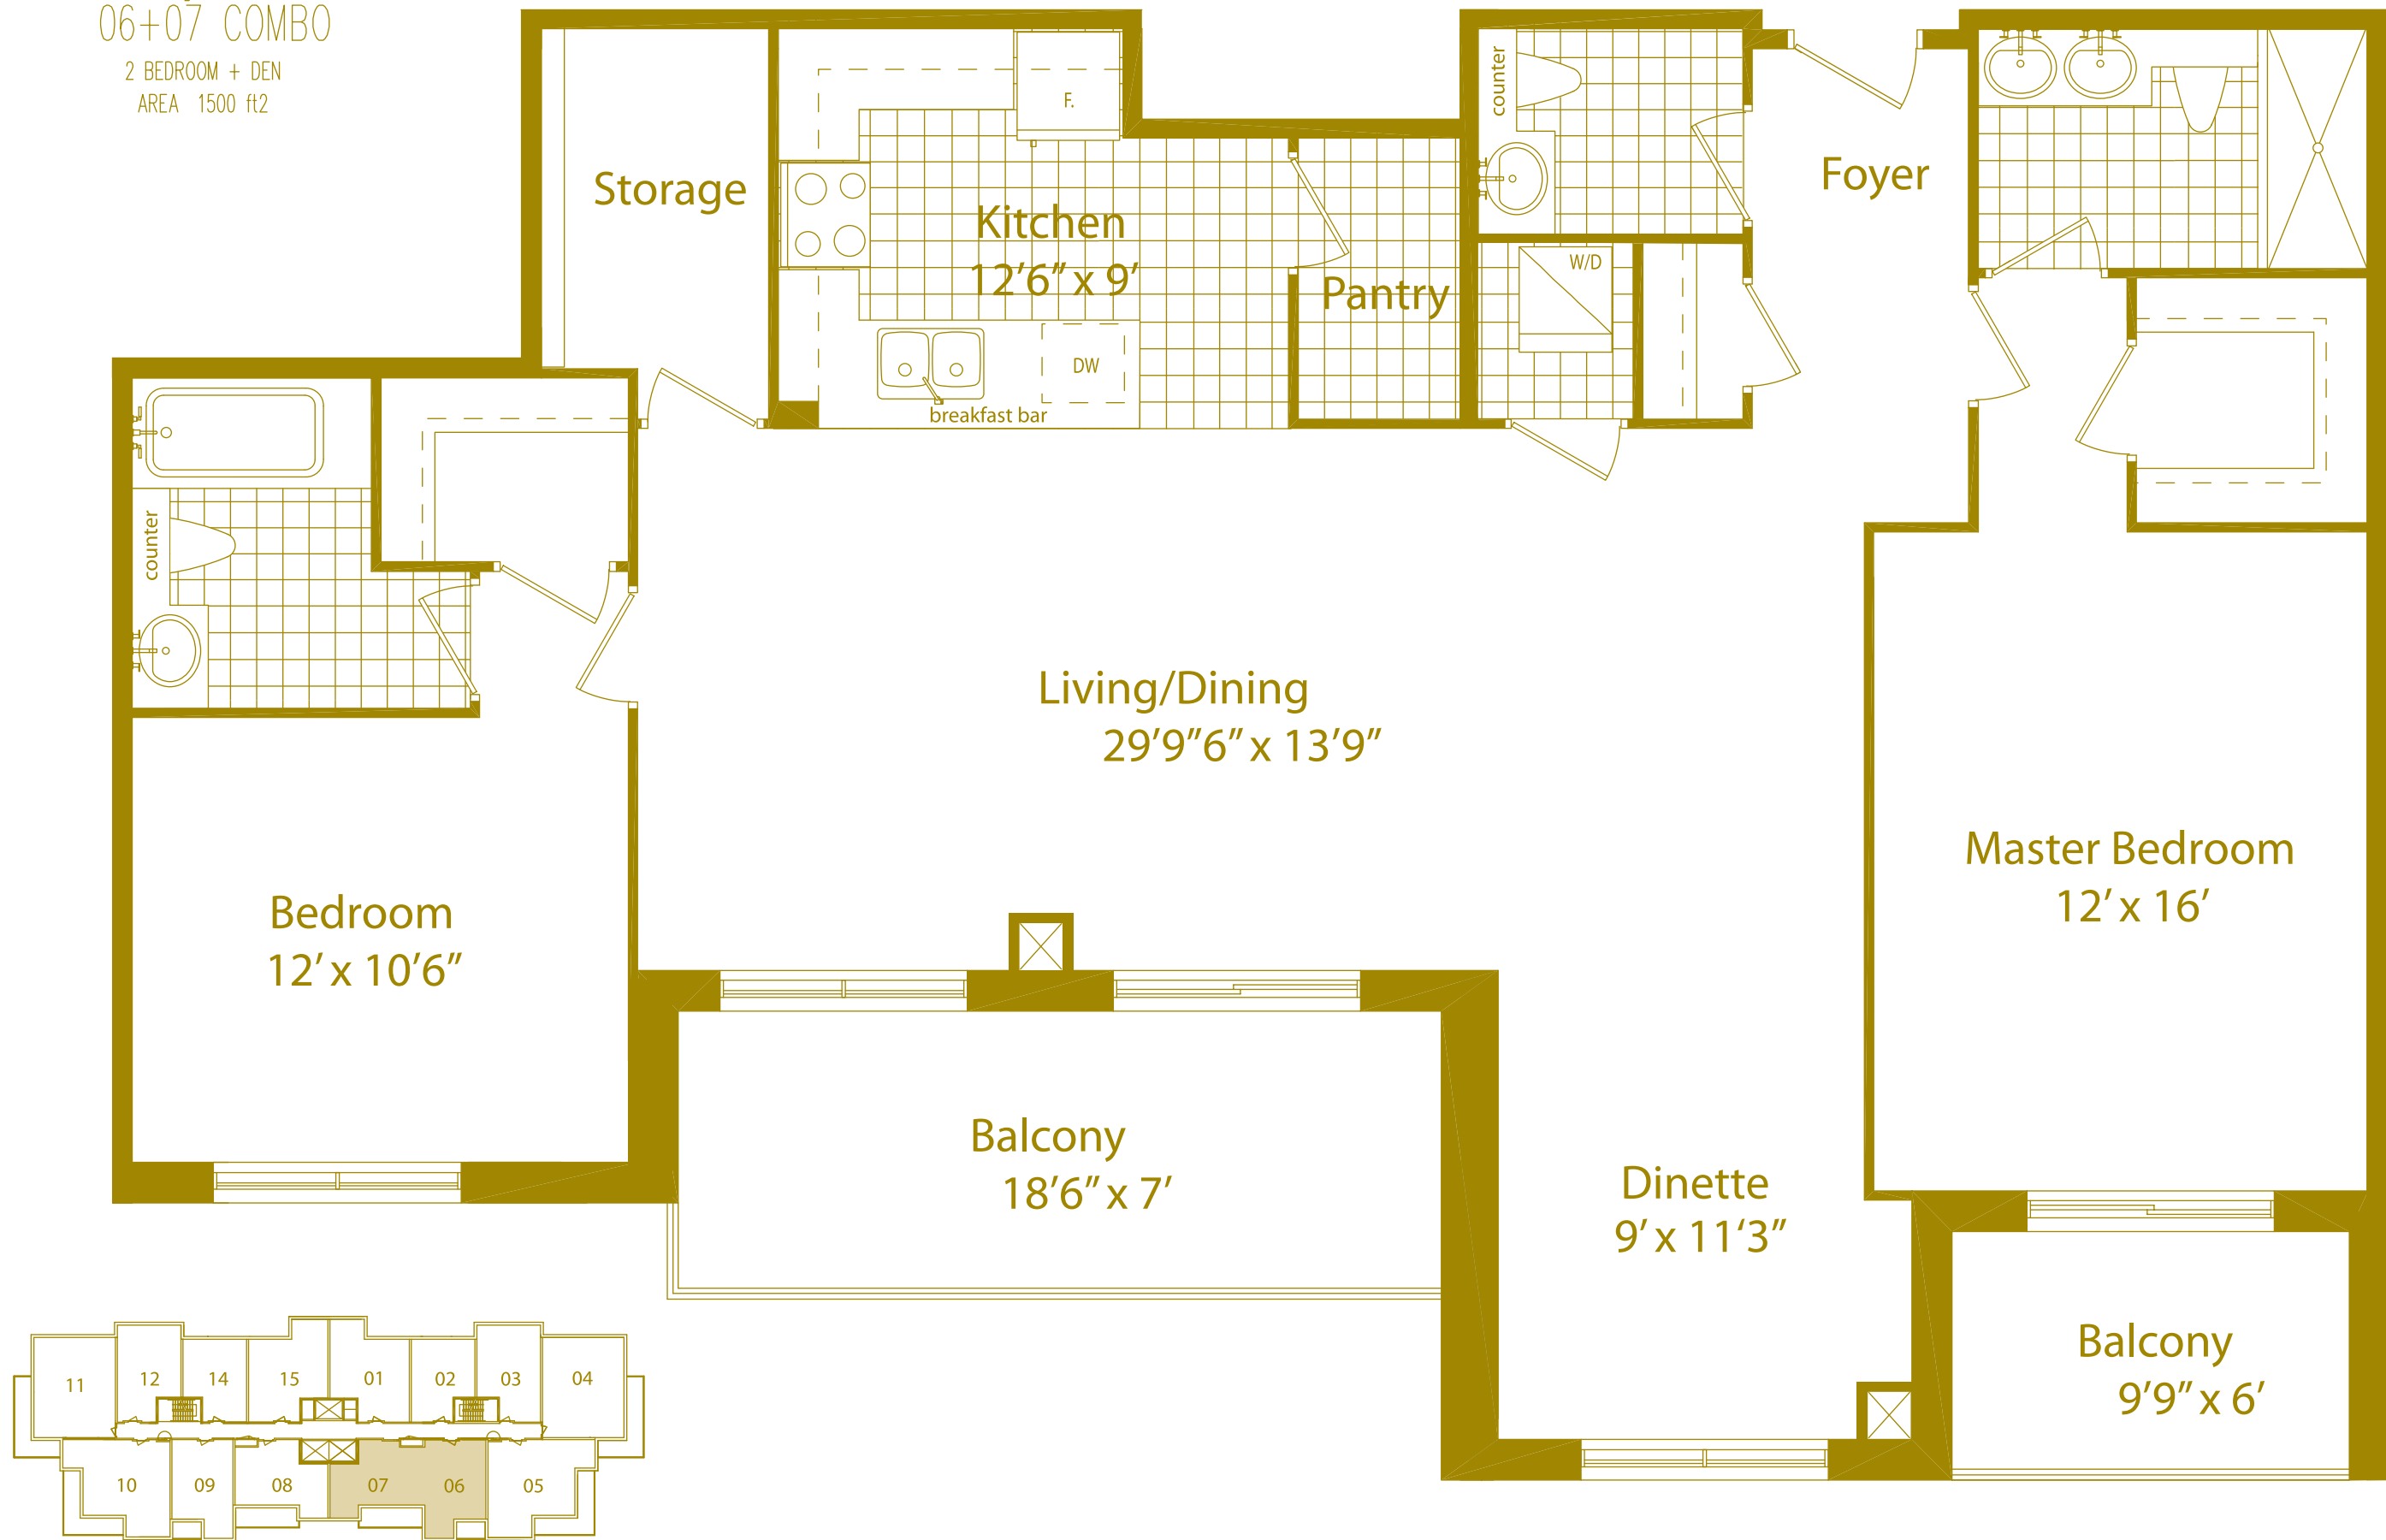

Royal X
06+07 COMBO

2 BEDROOM + DEN
AREA 1500 ft²

TYPICAL FLOOR