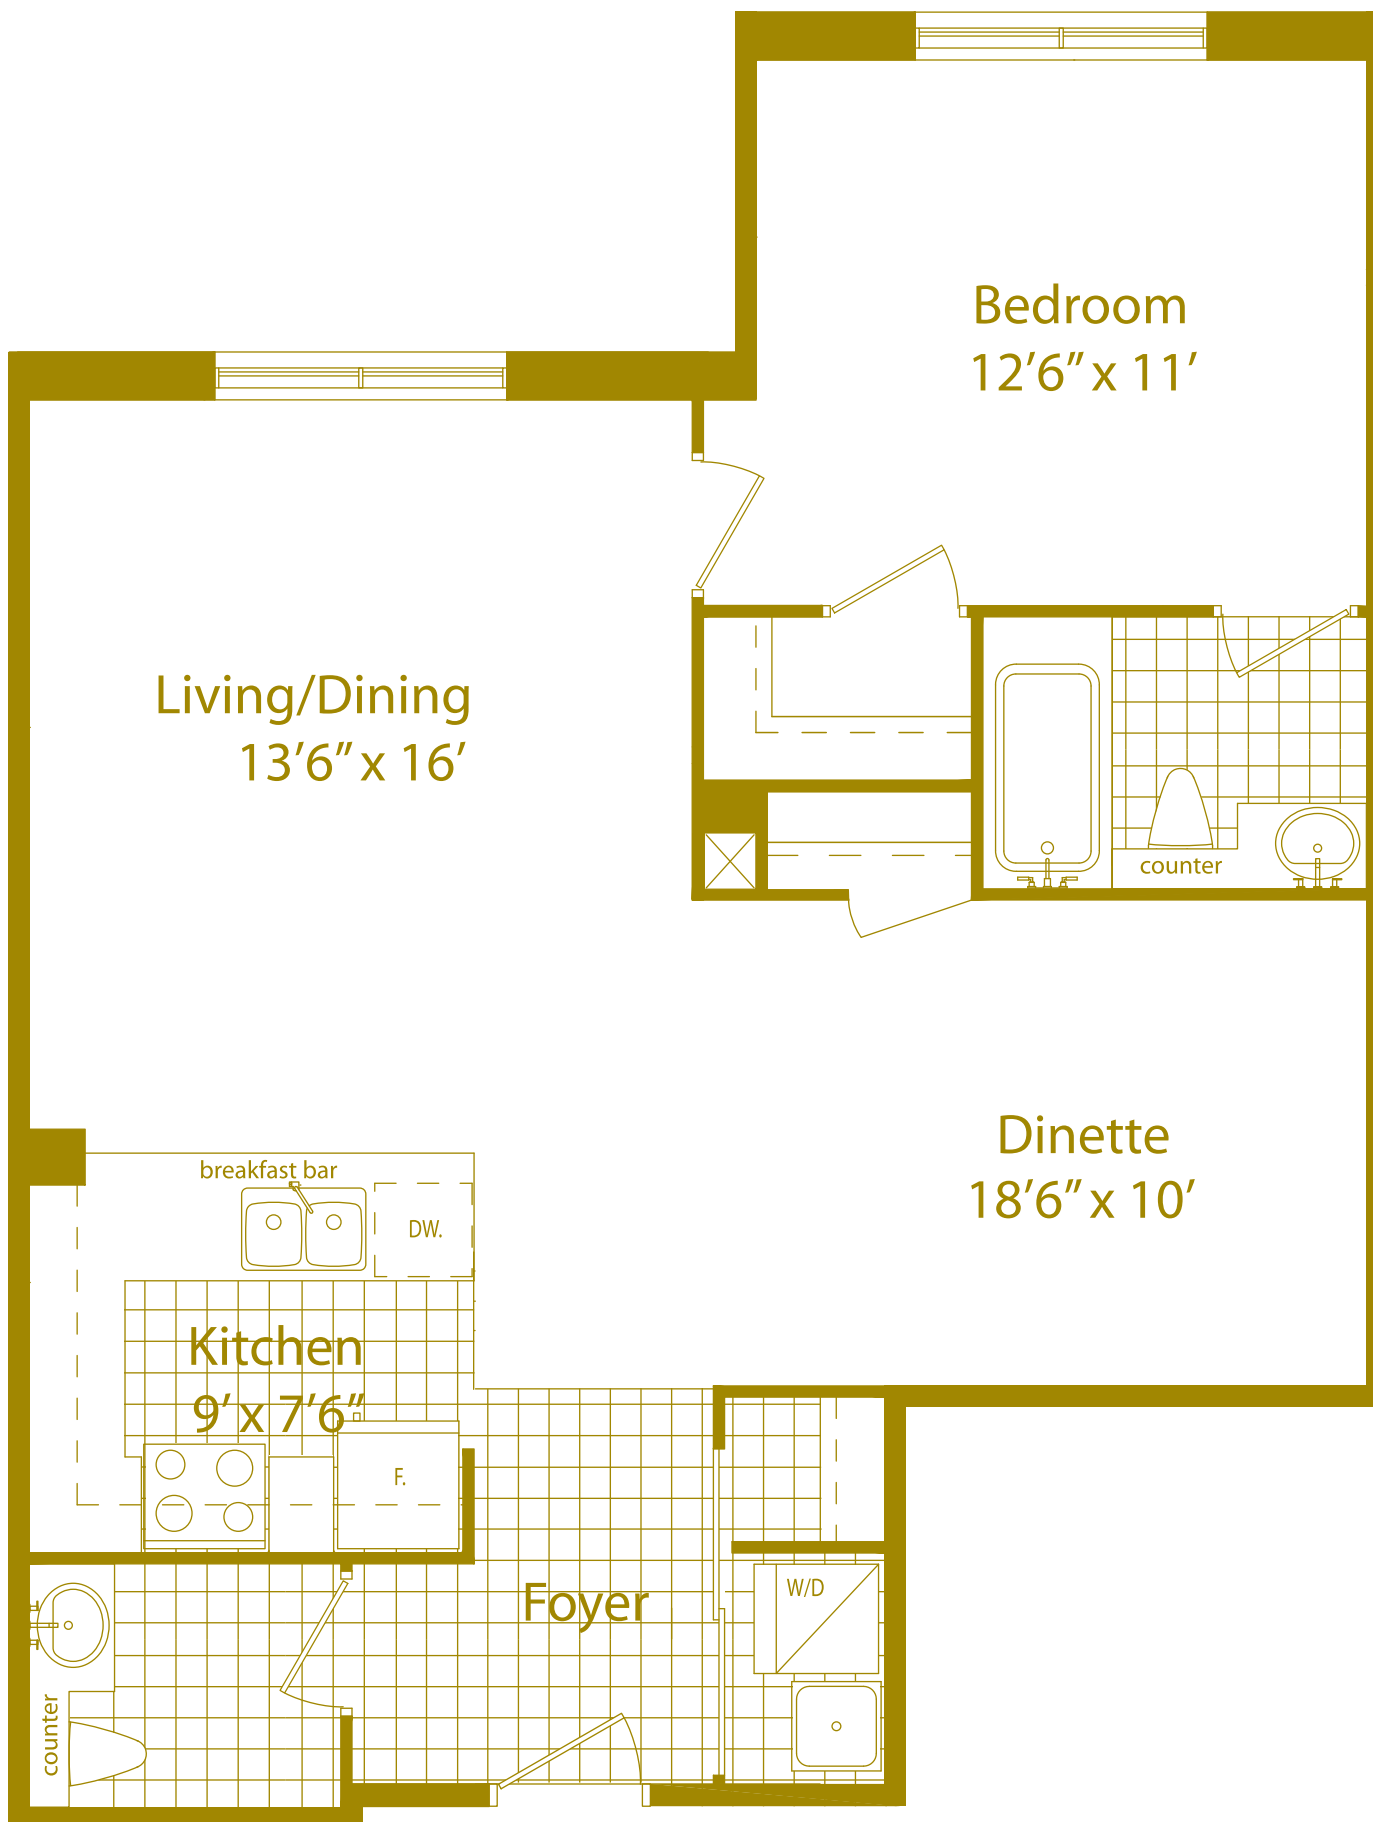

# Royal VI

## 01,14(R)

1 BEDROOM + DEN  
TOTAL AREA 880 ft<sup>2</sup>

TYPICAL FLOOR